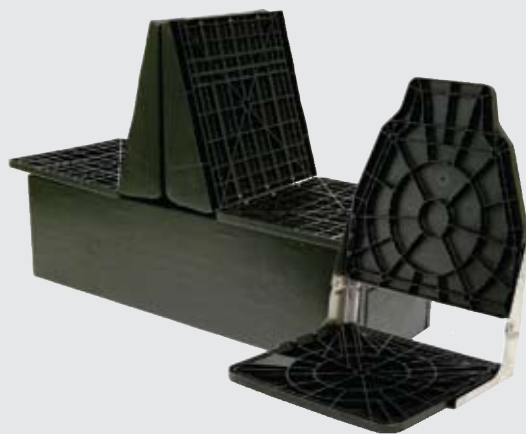

5425 Seat Spider w/Camo Seat

5423 Seat Spider w/OD Green Seat

OD Green

#242
Advantage
Max-4 HD
- Acorn

Notes

Uncompromising Craftsmanship

Action's boat seat technicians have an average of 20 years experience sewing, assembling, and fitting your boat seat. Our team takes great pride in making your seats right...
...right here in the heart of North America.

Contoured Makes the Difference

Action's external frame boat seats are becoming more popular every year. The extra wide, contoured seating surface and a curved seat back provides customers with more stability and reduces fatigue better than standard boat seats. These seats contain U.V. inhibitors and come with a 1-year warranty against cracking, breaking or warping.