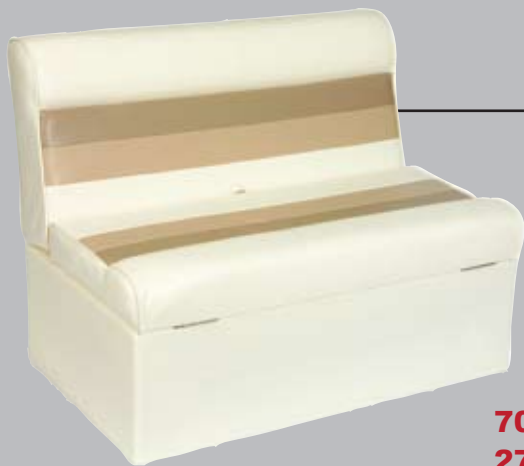

**7000 Series
36" Lounge**

#340
White/
Lt. Taupe/
M. Taupe

*Pull strap to open
seat cushions*
Width 36"
Depth 25"
Height 30"

**7001 Series
27" Lounge**

*Pull strap to open
seat cushions*
Width 27"
Depth 25"
Height 30"

#342
White/
Lt. Blue/
Blue

**7002 Series
Flip Flop Lounge**

#333
Grey/
Navy/
Blue

*Aluminum hardware
with easy assembly*
Width 26"
Depth 25"
Height 31"

**7003 Series
Captain Console**

Width 26"
Depth 19"
Height 33"

#333
Grey/
Navy/
Blue

**7004 Square Corner
7020 Radius Rounded Corner**

#316
Grey/
Charcoal/
Red

Pull strap to open seat cushions
Aluminum bracket retainer for seat bottom
Width 26"
Depth 26"
Height 30"