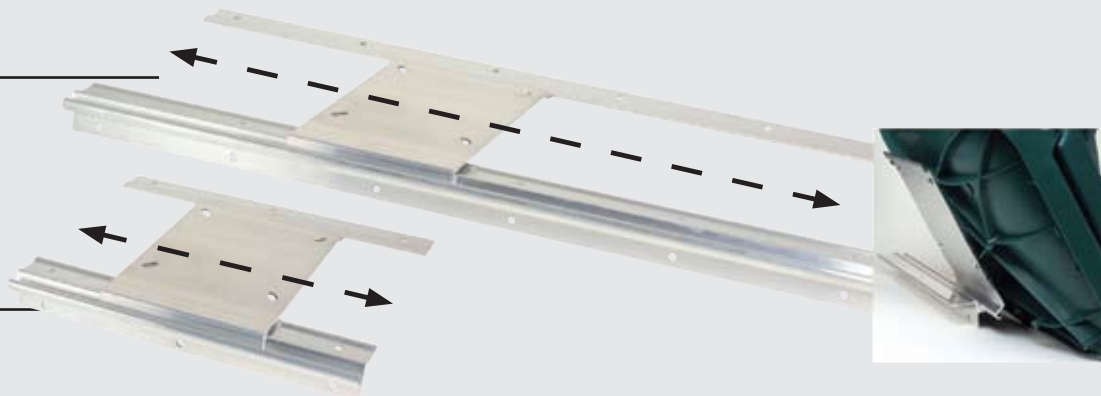

5498 Aluminum Release-A-Seat

- Side-To-Side travel of 9"
- Aluminium

15 Deluxe Transom Saver

- Heavy duty steel construction designed for larger outboards.
- Adjusts from 22" to 34" and boasts a strong, rubber snubber.
- No "Mar" Vee bracket design.