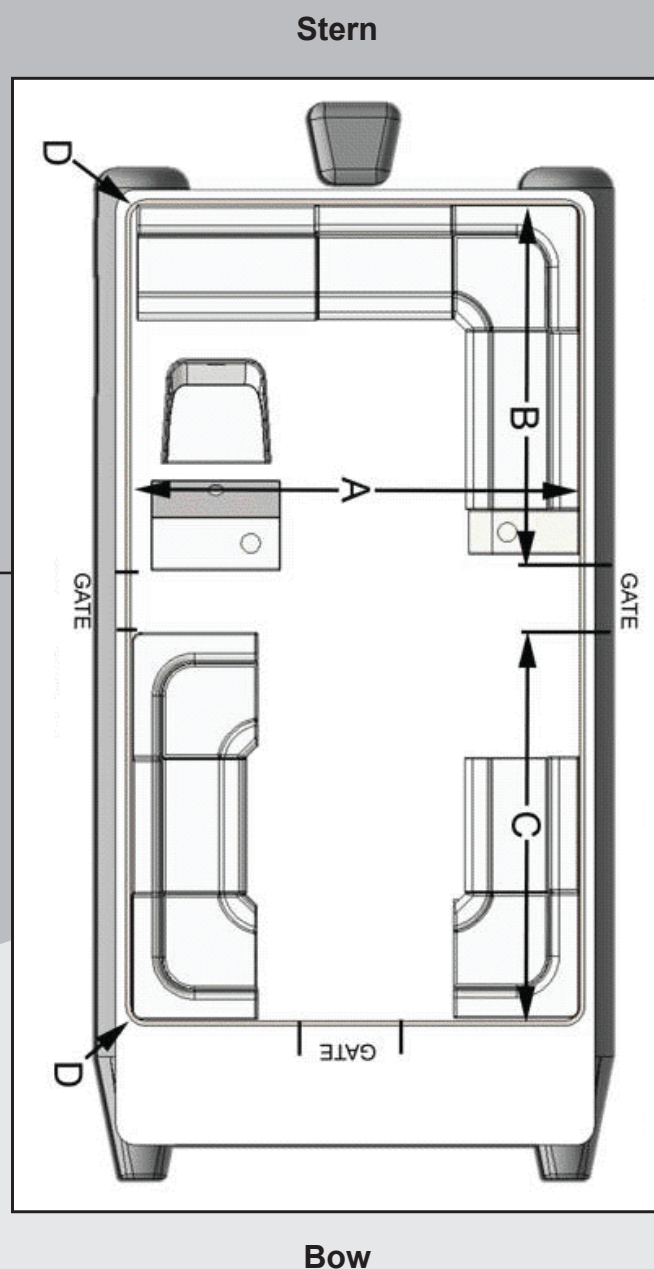

Action® Pontoon Furniture

Standard Pontoon Features

- High-Density Polyethylene Rotational Molded Bases & Seat Backs
- Bases feature underneath storage compartments
- Raised floor with recessed water channel
- Drain holes to channel water from bases
- High performance copolymer injection molded and ribbed seated bottoms
- T-Nut construction on seat hinges / bases to provide strong opening and closing action
- Stainless and corrosion treated hardware
- Color matched plastic cup holders
- High density, high compression virgin foam padding
- Moisture barrier covering foam
- All foam glued to plastic structures
- UV stable and mildew resistant 28 oz. marine grade vinyl
- Easy and quick assembly
- All furniture units ship UPS, FED EX, or by truck line
- All plastic seat frames provide 5-year warranty
- Marine vinyl comes with 2-year warranty

Create Your Own Custom Pontoon Layout

Checklist

- Measure "A" distance between Port and Starboard rails.
- (Add 1" extra spacing for vinyl and foam). Most boats are 89" to 93"
- Measure "B" distance between rear rail and side gate.
- Measure "C" distance between front rail and side gate.
- Check corners "D" - round or square?
- Note: Measure inside of rails and account for rail support braces.