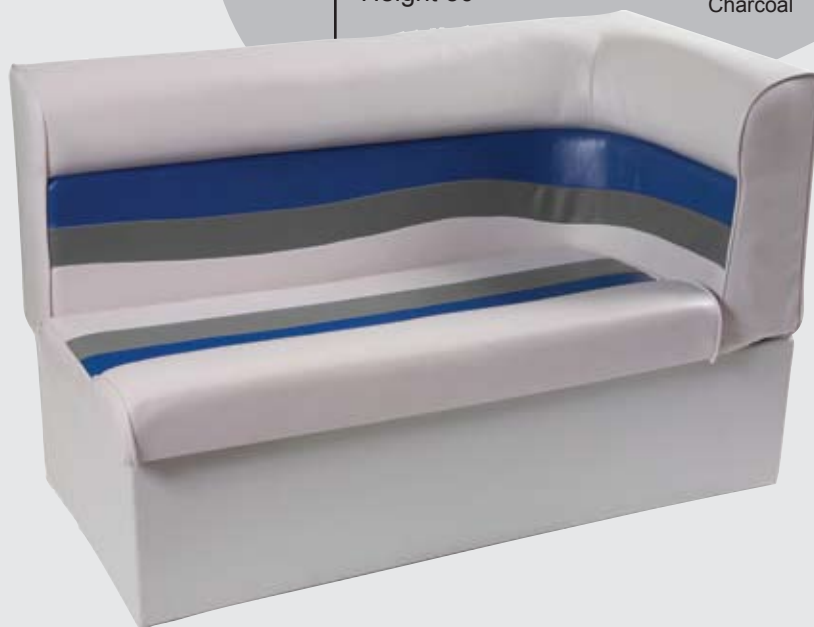

**Large Corner Lounge Seat
7105 Right / 7109 Left**

Width 45"
Depth 25"
Height 30"

#318
Grey/
Blue/
Charcoal